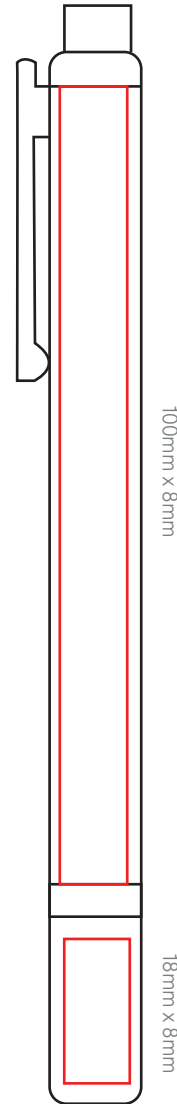

WISDOM DIAMOND WOODEN PEN

The Wisdom pen comes equipped with a brass barrel, wooden body and aluminium details - finished with a 0.6mm pen tip for smooth writing. The weighty pen has an elegant feel and its wooden body supports the overall professional design.

Bb.

PEN INK COLOUR:

PEN COLOUR:

☐ Wooden

CUSTOMISATION OPTIONS:

☐ Laser Engraving

☐ UV Printing

= Customisation Area

UK / +44 (0) 203 514 1281
USA / +1 (312) 337-0747
info@bookblock.com