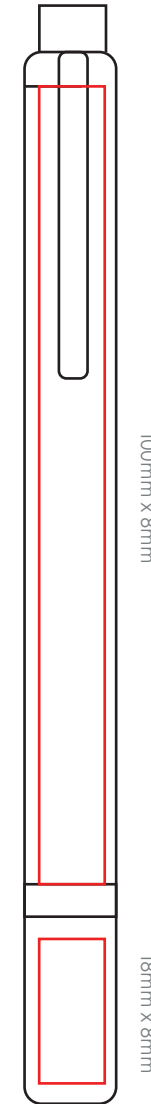

WISDOM DIAMOND WOODEN PEN

The Wisdom pen comes equipped with a brass barrel, wooden body and aluminium details - finished with a 0.6mm pen tip for smooth writing. The weighty pen has an elegant feel and its wooden body supports the overall professional design.

Bb.

PEN INK COLOUR:

PEN COLOUR:

☐ Wooden

CUSTOMISATION OPTIONS:

☐ Laser Engraving

☐ UV Printing

= Customisation Area

UK / +44 (0) 203 514 1281
USA / +1 (312) 337-0747
info@bookblock.com